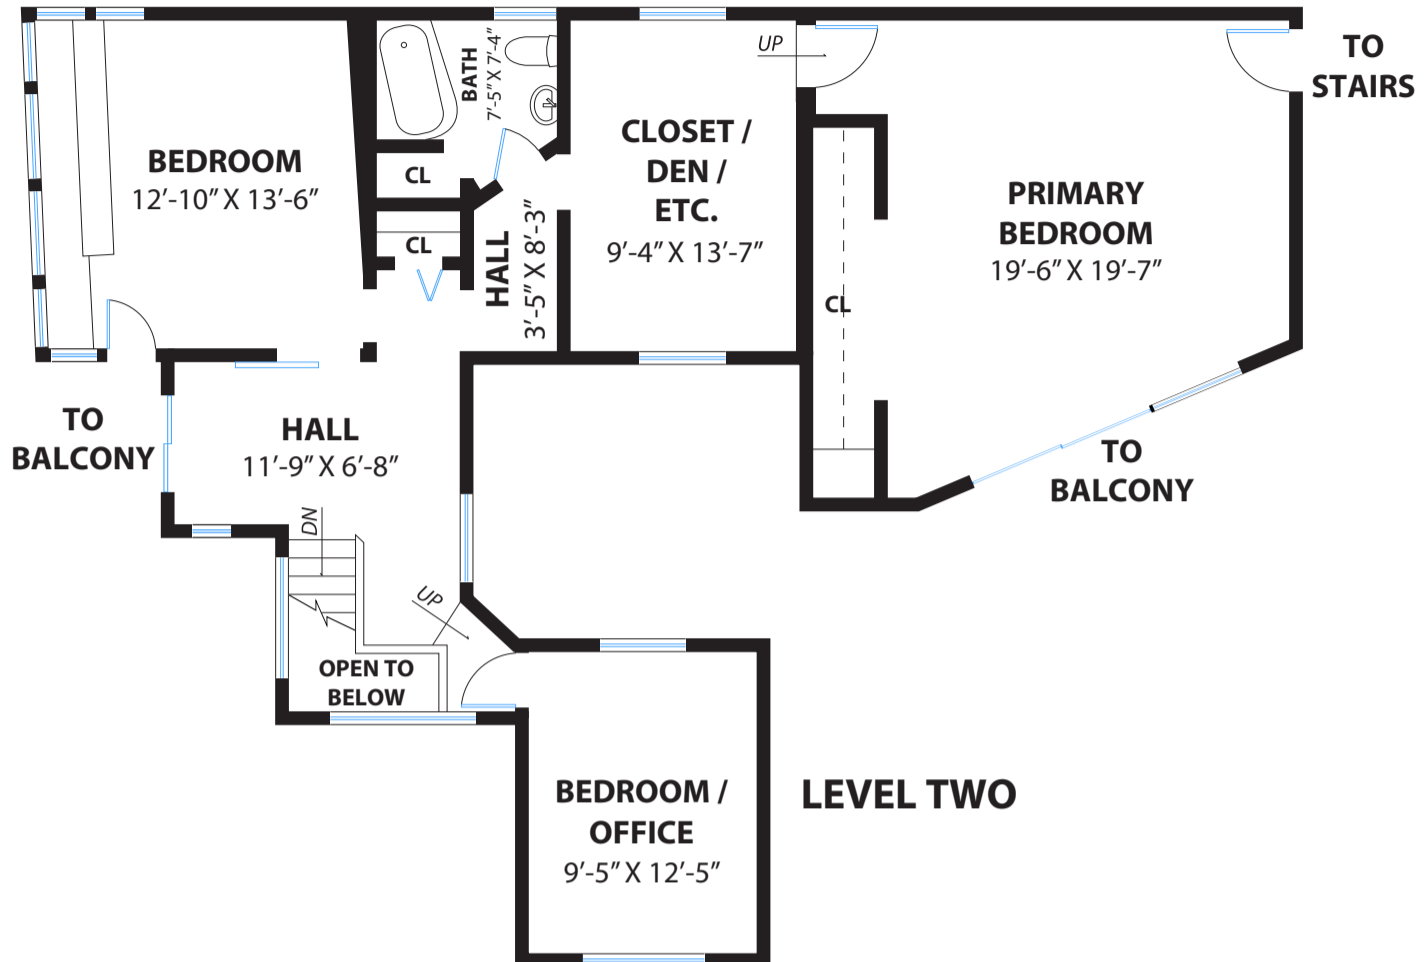

17275 CRAGMONT DRIVE

SONOMA

PRESENTED BY:
GARY & ASHLEY BROWN
Founders | Realtors | Broker
DRE #: 01171537 | 01299460

DISCLAIMER: This floor plan was gathered from a 3rd party without verification. Medallion Real Estate Group disclaims any and all representations as to the accuracy of this floor plan. Prospective buyers are advised to verify this floor plan themselves.