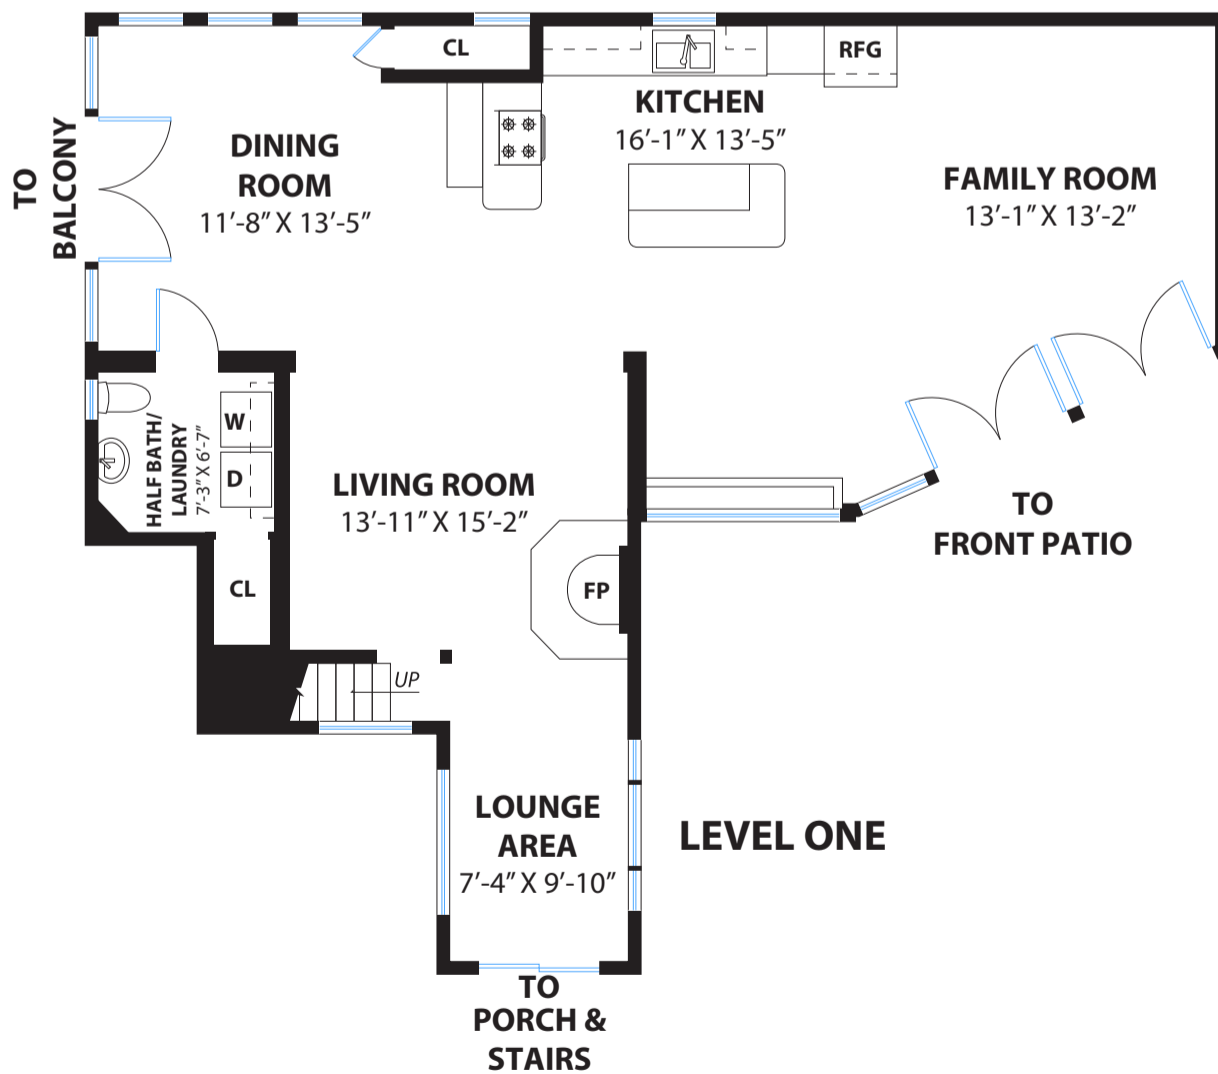

17275 CRAGMONT DRIVE

SONOMA

PRESENTED BY:
GARY & ASHLEY BROWN
Founders | Realtors | Broker
DRE #: 01171537 | 01299460

DISCLAIMER: This floor plan was gathered from a 3rd party without verification. Medallion Real Estate Group disclaims any and all representations as to the accuracy of this floor plan. Prospective buyers are advised to verify this floor plan themselves.